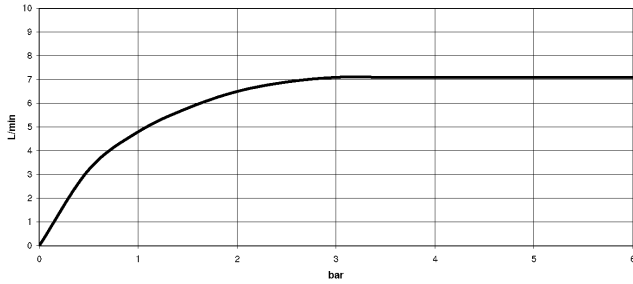

MADISON Three-hole basin mixer with pop-up waste - Brushed Durabrass  
(23kt Gold)

---

MADISON

ST 010 107 7370

ST 010 107 7370  
mm [inches]

**Flow rate chart**

**Certificates**

GDV\_0400288.      LGA\_8027.