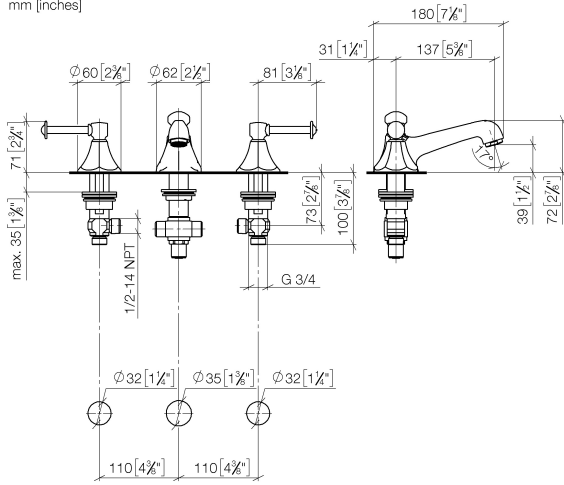

ST 010 107 7370

ST 010 107 7370  
Parts for other  
finishes can be found  
here: Chrome

- 135mm projection
- fixed spout
- circular, air-enriched flow
- height of mixer 72 mm
- height up to aerator 40 mm
- hole diameter valve 32 mm
- hole diameter spout 35 mm
- without rosette
- 2x 1/2" x 1/2" high pressure hose
- max. flow 7 l/min
- lead-free
- This product can help a building meet the requirements of Green Building Rating Systems, e.g. LEED®, BREEAM®, DGNB

MADISON Three-hole basin mixer with pop-up waste - Brushed Durabrass  
(23kt Gold)

---

MADISON

ST 010 107 7370

ST 010 107 7370  
mm [inches]

**Flow rate chart**

**Certificates**

GDV\_0400288.      LGA\_8027.