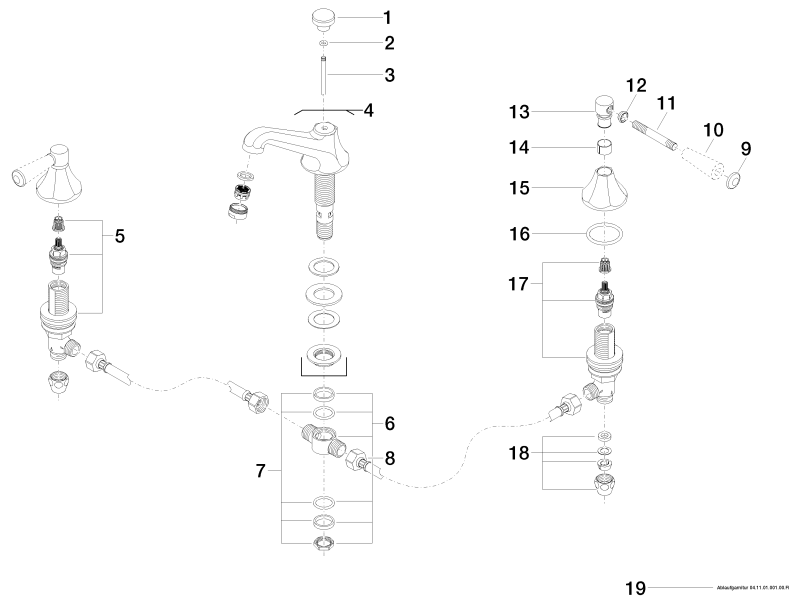

ST 010 107 7370  
Parts for other finishes can be found here: Chrome

**Spare parts list**

| No.  | Item Number        | Name  | Quantity used | Delivery time |
|--|--------------------|---|---------------|---------------|
| 1  | 09 20 36 030-28    | handle  | 1             | 20            |
| 2  | 90 14 10 062 00 90 | seal  | 1             | 2             |
| 3  | 09 31 09 004-28    | pull-rod  | 1             | 20            |
| 4  | 13 700 380-28      | spout   | 1             | -             |
| Spare part can no longer be ordered, please order the replacement item |                    |   |               |               |
| 5  | 90 17 11 040 51 90 | side panel  | 1             | 2             |
| 6  | 90 17 11 020 10 90 | distributor   | 1             | 2             |
| 7  | 90 23 10 012 00 90 | gasket kit  | 1             | 2             |
| 8  | 04 30 04 096 00 90 | hose  | 2             | 2             |
| 9  | 09 30 30 062-28    | screw   | 2             | 20            |
| 10   | 11 170 370-28      | MADISON Lever insert - Brushed Durabron (23kt Gold) | 2             | 20            |
| 11   | 09 28 22 013 90    | pipe  | 2             | 2             |
| 12   | 09 20 37 001-28    | handle  | 2             | 20            |
| 13   | 09 20 82 000-28    | handle  | 2             | 20            |
| 14   | 90 18 40 041 00 90 | sleeve  | 2             | 2             |
| 15   | 09 27 37 014-28    | rosette   | 2             | 20            |
| 16   | 90 14 10 043 00 90 | seal  | 2             | 2             |
| 17   | 90 17 11 040 50 90 | side panel  | 1             | 2             |
| 18   | 90 23 30 040 00-28 | threaded connector                                  | 2             | 20            |
| 19   | 90 11 01 001 00-28 | pop-up waste  | 1             | 20            |